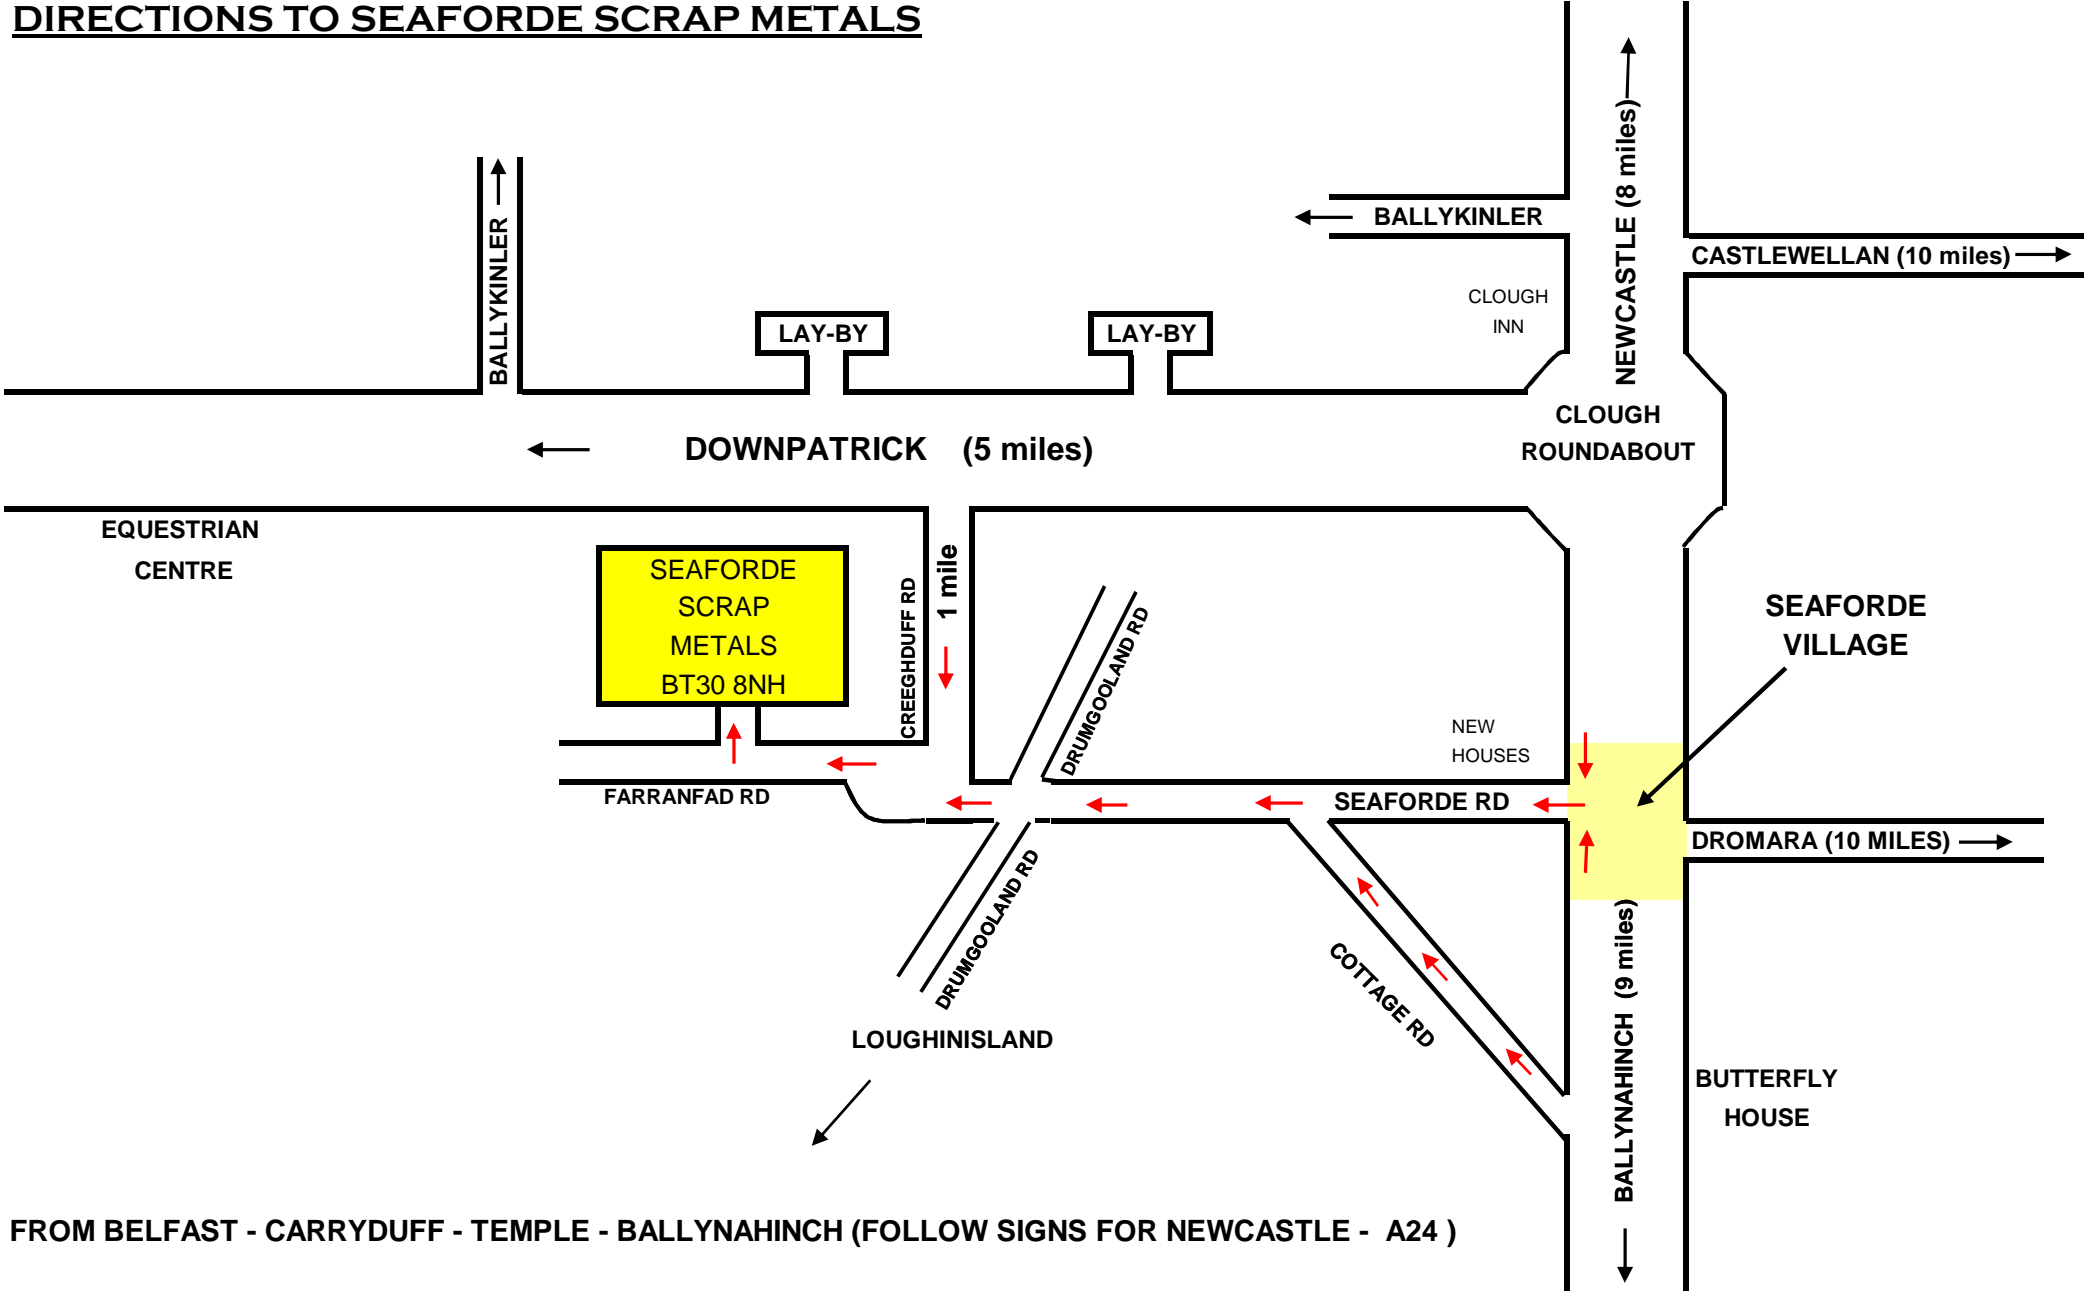

# DIRECTIONS TO SEAFORDE SCRAP METALS

FROM BELFAST - CARRYDUFF - TEMPLE - BALLYNAHINCH (FOLLOW SIGNS FOR NEWCASTLE - A24 )

FROM NEWRY - MAYOBRIDGE - HILLTOWN - KILCOO - CASTLEWELLAN (FOLLOW SIGNS FOR DOWNPATRICK - A25 - DO NOT FOLLOW SIGNS FOR RATHFRILAND)